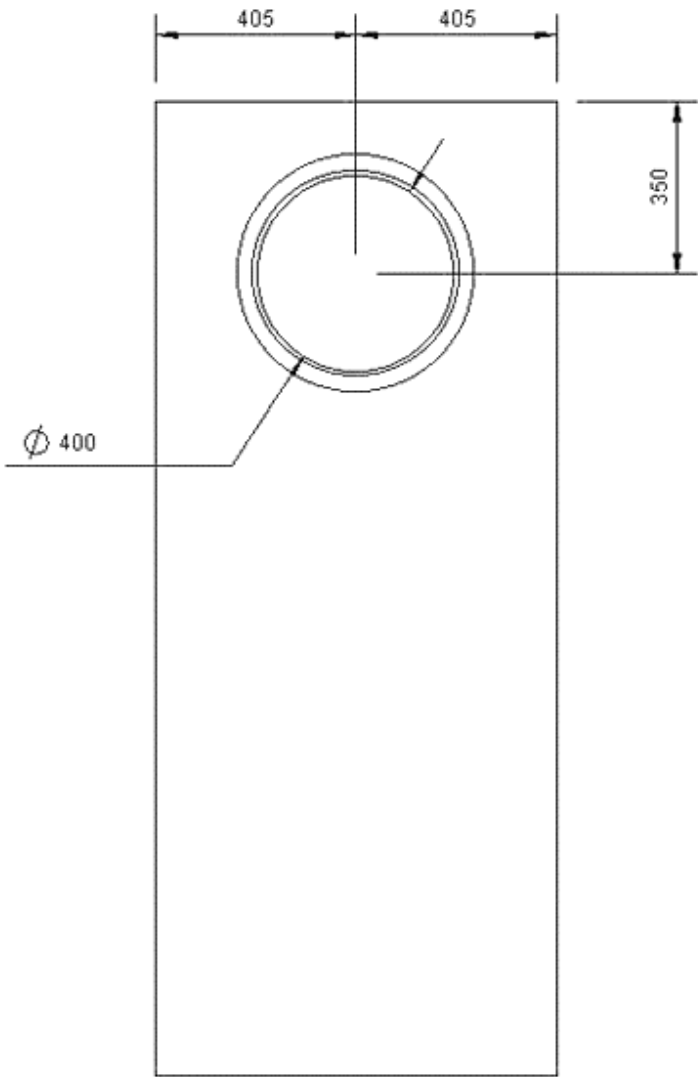

Product/Reference ::

STANDARD "VP4" VISION PANEL DETAILS ::

Fitzpatrick Doors
Unit 2, Rabone Park, Rabone Lane,
Smethwick, Birmingham B66 2NN United Kingdom

Tel: 01773 530500
Fax: 01773 530040
Email: enquiries@fitzpatrickmetaldors.co.uk