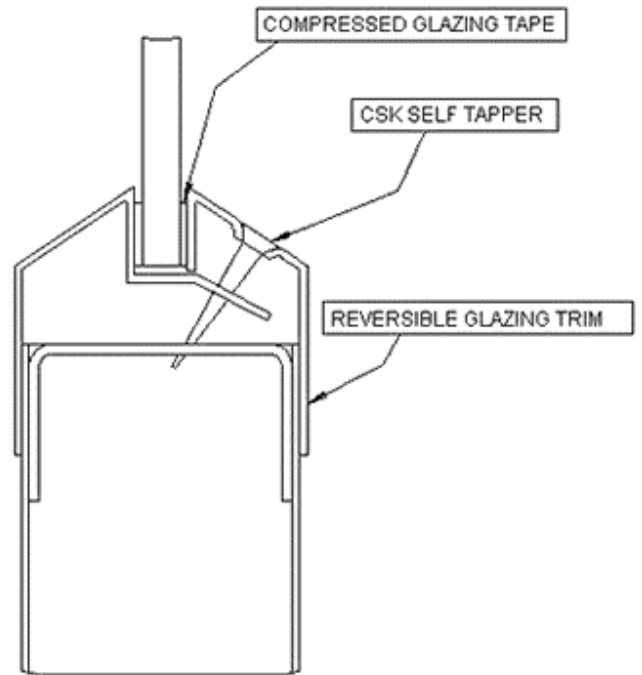

Product/Reference ::

STANDARD "VP4" VISION PANEL DETAILS ::

Fitzpatrick Doors
Unit 2, Rabone Park, Rabone Lane,
Smethwick, Birmingham B66 2NN United Kingdom

Tel: 01773 530500
Fax: 01773 530040
Email: enquiries@fitzpatrickmetaldors.co.uk